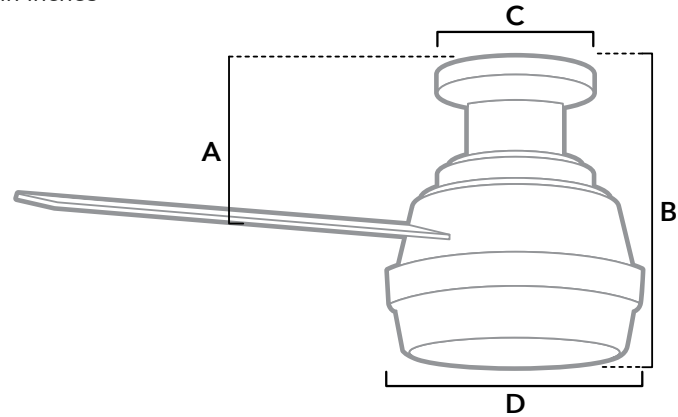

DIMENSIONS

Measured in inches

- A. 8.08
- B. 12.27
- C. 6.69
- D. 11

51757 | Matte Silver Body with Light Gray Oak or Greyed Walnut Blades

ADDITIONAL FINISHES

59243
Brushed Nickel Body with Black Oak or Chocolate Oak Grain Blades

FAN SPECIFICATIONS

Motor Type	Reversible	Wire Length	Control Type	Downrod	Location	Blade #	Add'l Sizes
AC	YES	8" Low Profile	Handheld Remote	N/A	Indoor	4	52", 60"

AIRFLOW AND LIGHT SPECIFICATIONS

AVG Airflow	Airflow Efficiency	CFM High	Voltage	Bulbs Included	Output Per Bulb	Watts Per Bulb	Bulb Type	Base Type	LED Light Kit	CRI	CCT (Kelvins)	Dimmable
2591	67	3768	120v/60Hz	2	800	9.8W	LED	E26	Yes	80	3,000	Yes